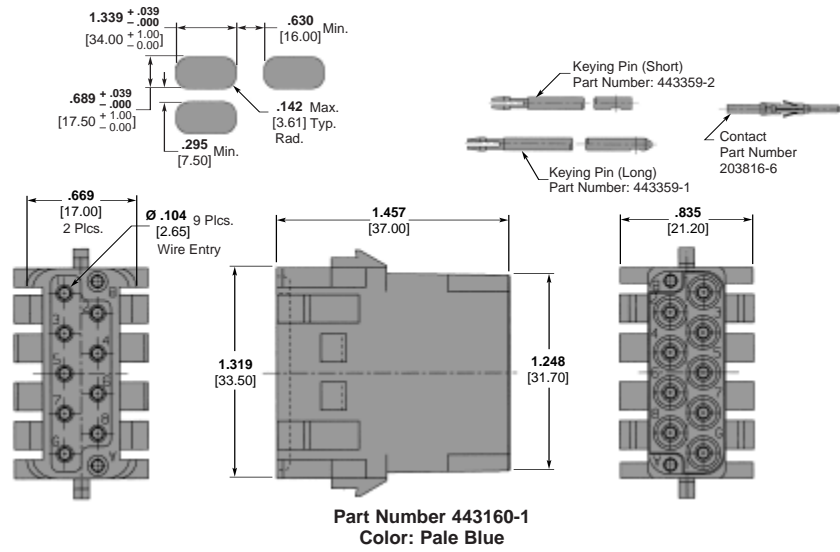

9 Position LGH MATE-N-LOK Style Connectors

Receptacle Kit

Plug Kit

Technical Documents

- Instruction Sheets —
- 408-3382
- 408-4436
- 408-4368

- Design Objective —
- 108-1711

- Application Specification —
- 114-1110